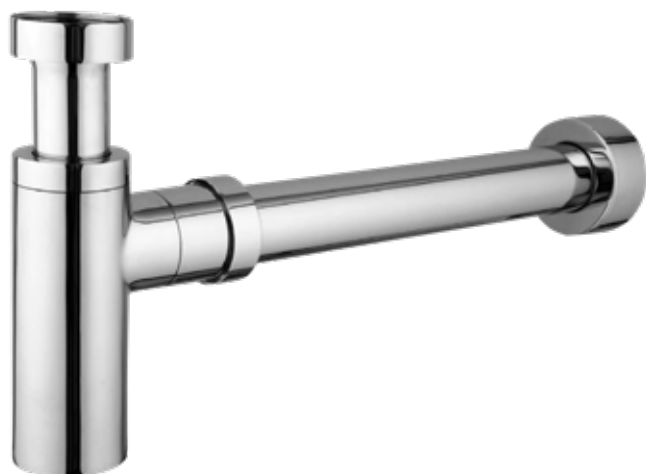

BOTTLE TRAPS

- Quality Brass Construction
- Watermark Certified
- High quality Chrome & Matte Black Finishes
- Suits 32mm or 40mm Outlets (40mm Adaptor Includes)
- Height adjustable 50mm - 250mm
- Length adjustable 70mm - 320mm

Bottle Trap 32/40mm	
T168CP	Chrome
T168BK	Matte Black

AVAILABLE IN CHROME AND MATTE BLACK

BASIN WASTES

R366B

WaterMark

ATS5200.040:2005
Lic:23207

As a mark of our quality, this product complies with the relevant standard

40x70mm P&W with rubber plug	T360B	Chrome
Deluxe 40x70mm P&W with metal plug	T361B	Chrome
40x70mm Over Flow P&W with rubber plug	T362B	Chrome
40x70mm Over Flow P&W with metal plug	T363B	Chrome
32mm P&W with metal plug	T371B	Chrome
32mm Over Flow P&W with metal plug	T373B	Chrome
40x80mm Waste Only less plug	R365B	Chrome
40x80mm Waste Only less plug	R365G	Gold
40x50mm Waste Only less plug	R366B	Chrome
40x50mm Waste Only less plug	R366G	Gold
40mm Metal Plug Only chrome	R364B	Chrome
40mm Metal Plug Only gold	R364G	Gold
50mm Waste & Rubber Plug	R367B	Chrome
32 to 40mm Waste Adaptor (pvc)	R368B-2	PVC

32mm Pop-Up Waste with overflow (loose) less adaptor	T838B
32mm Pop-Up Waste with overflow	R368B
32mm Pop-Up Waste standard less adaptor	R378B
40mm Pop-Up Waste with overflow	T379B

40mm Pop-Up Waste standard (loose)	T369B
32mm Pop-Up Waste Rubber Seal	R368B-1
40mm Pop-Up Waste Rubber Seal	R369B-1